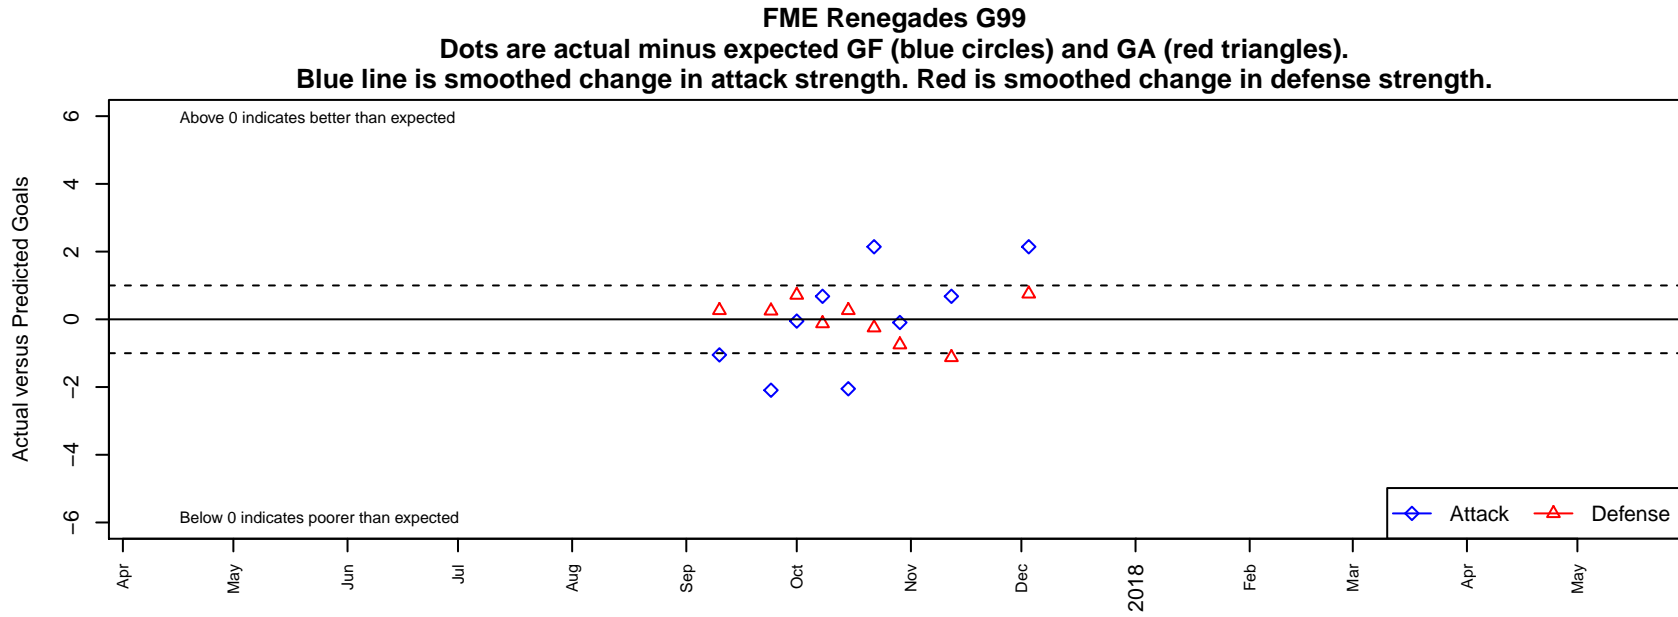

FME Renegades G99

Fife Milton Edgewood
Fife, WA
G99 total strength=1214
attack=5.01 defense=3.52
fall league = SSUL G99 Div 3

alt names used:
FME Renegades–Pierson

Venues played:
2017 SSUL G99 Division 3

**attack and defense variance (black dot)
relative to other teams
and top 10 in region**

**attack and defense rating
relative to others at age
and all opponents in last 13 months**

Performance relative to 13 month average