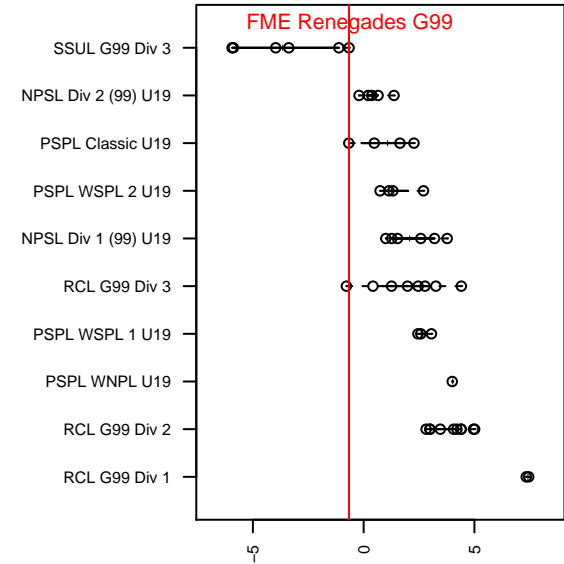

FME Renegades G99

Fife Milton Edgewood
Fife, WA
G99 total strength=1214
attack=5.01 defense=3.52
fall league = SSUL G99 Div 3

alt names used:
FME Renegades–Pierson

Venues played:
2017 SSUL G99 Division 3

**attack and defense variance (black dot)
relative to other teams
and top 10 in region**

**attack and defense rating
relative to others at age
and all opponents in last 13 months**

Performance relative to 13 month average